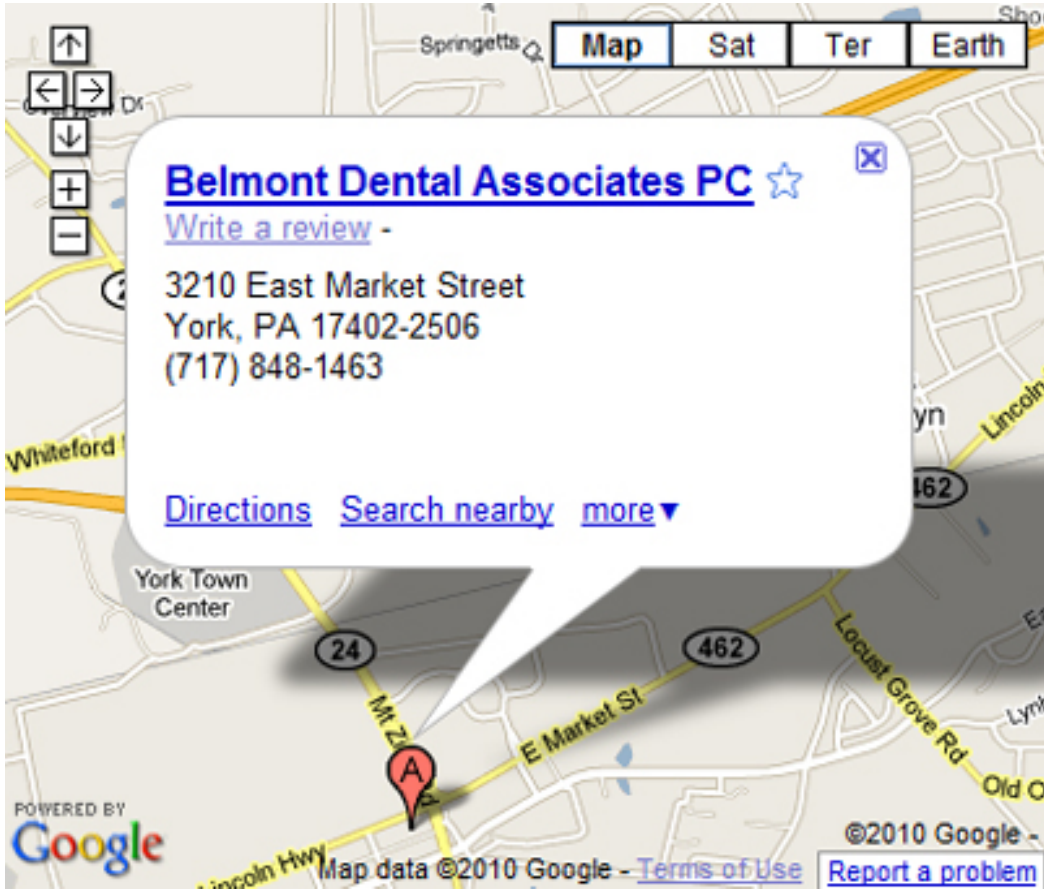

We are conveniently located at **3210 East Market Street** York, PA - near the intersection with Route 24/Mt. Zion

Tel: (717) 848-1463 | Fax: (717) 848-6861